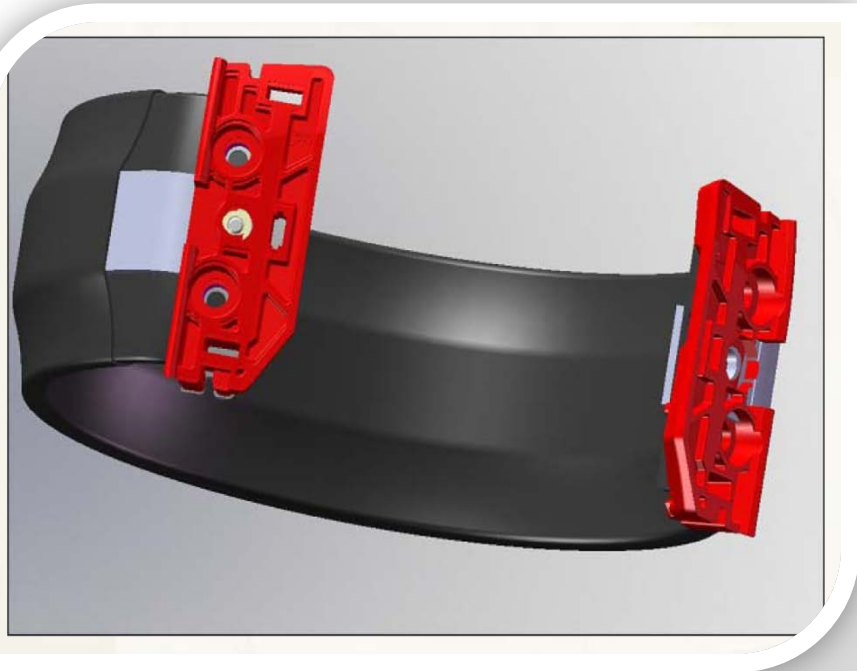

ReliaTrack - SecureCuff

Unlike normal straps, SecureCuff provides officers valuable time to respond and locate offenders who are trying to abscond

- Specifically designed for High-Risk Offenders
- Encased, hardened stainless-steel bands (extremely cut-resistant)
- Embedded fiber-optic strand (tamper alarm immediately generated when compromised)
- Installed utilizing security screws that require specialty torque driver/bit (provided at install)

- On-board two/three-way voice communication
- Unique “Watch Dog” monitoring service
- RF Beacon option for home detention awareness

SecureCuff is the most effective solution for High-Risk Offenders

*Recently, a judge attempted to breach the SecureCuff, while installed on an ankle, with 4-ft. bolt cutters...
...and was unsuccessful.*